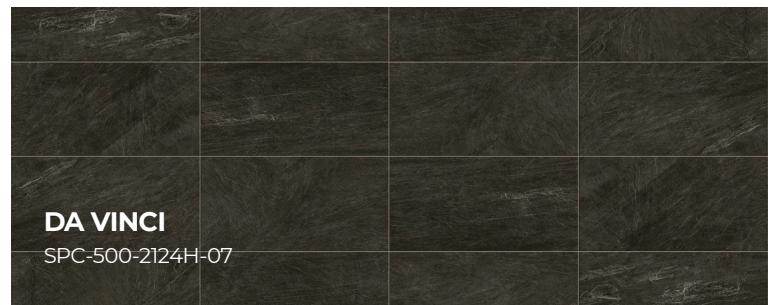

Tile look. Built-in grout. Zero maintenance.

5MM SPC TILE

Suitable for walls, including shower walls

BOTTICELLI
SPC-500-2124H-02

MONET
SPC-500-2124H-03

MATISE
SPC-500-2124H-04

BOTTICELLI
SPC-500-2124H-02

RENOIR
SPC-500-2124H-09

DA VINCI
SPC-500-2124H-07

MUZEО

5 mm SPC Tile | Tile Look 12" x 24"
12" x 48" (305 mm x 1220 mm)

- TRUEGROUT® Technology
- TG® Shield Protection
- Wear Layer: 0.5 mm (20 mil)
- Installation: Droploc
- Ratings: IIC 62, STC 68

Coverage per box: 6 Planks / Box

24.03 ft² (2.232 m²) | 50.7 lbs (23 kg) | 45 boxes / pallet

TRUEGROUT® delivers a tile look with integrated grout lines, durable, easy to install, and is maintenance-free